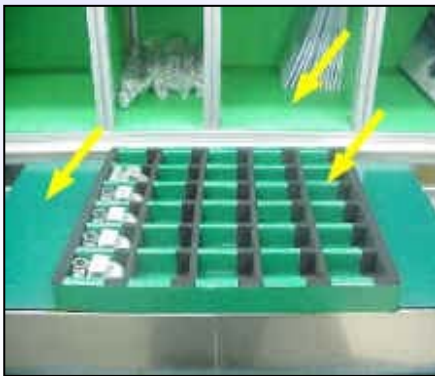

PUSH BUTTON 2~3

Hole

[ ]

- : RED (LOW) : SHORT . ( , )
- : GREEN (O.K) : ( 0.8 MΩ ~ 10 MΩ )
- : WHITE (HIGH) : OPEN . ( WHITE YELLOW )

[ ]

[ ]

BOX , TRAY

[ BOX ]

[

]

[

]

[

TRAY ]

BOX

가  
BOX가

BOX PCB  
BOX가

TRAY TAPE

BOX

PCB

PCB

가

TRAY가

BOX