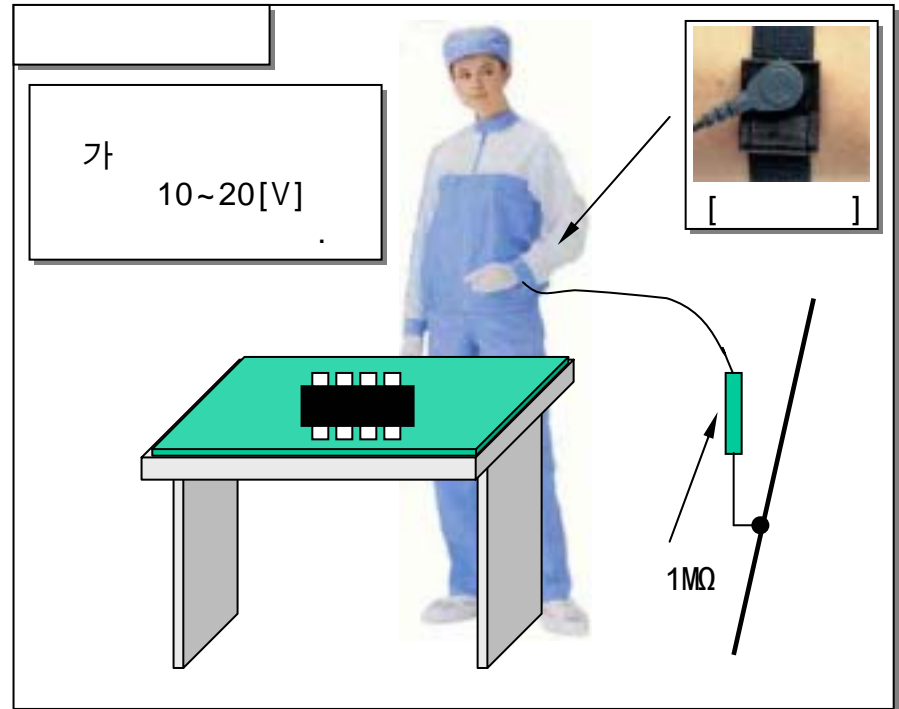

VOLT
Band

( )

(: ,)