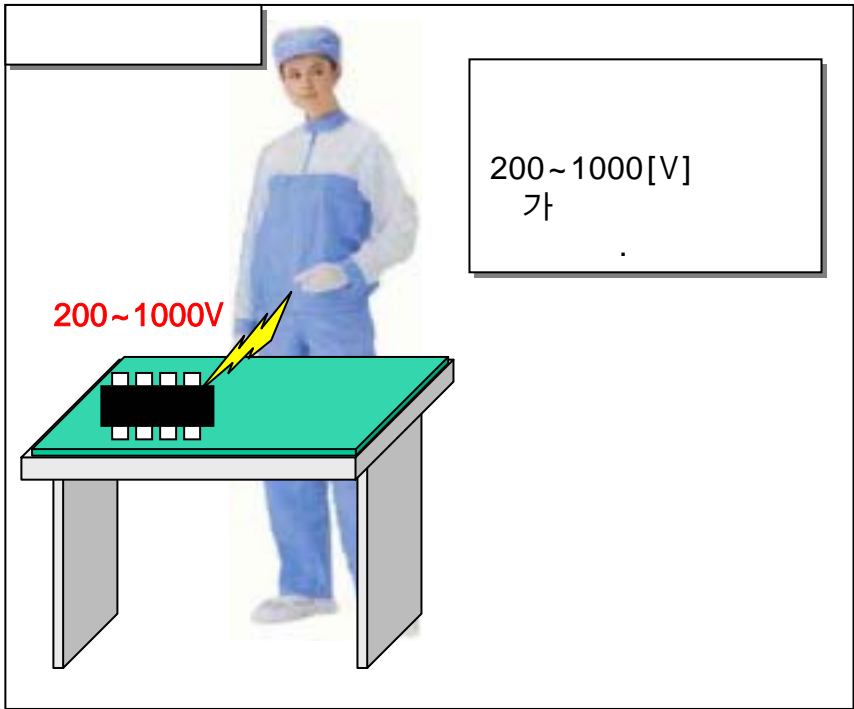

VOLT
Band

( )

(: ,)